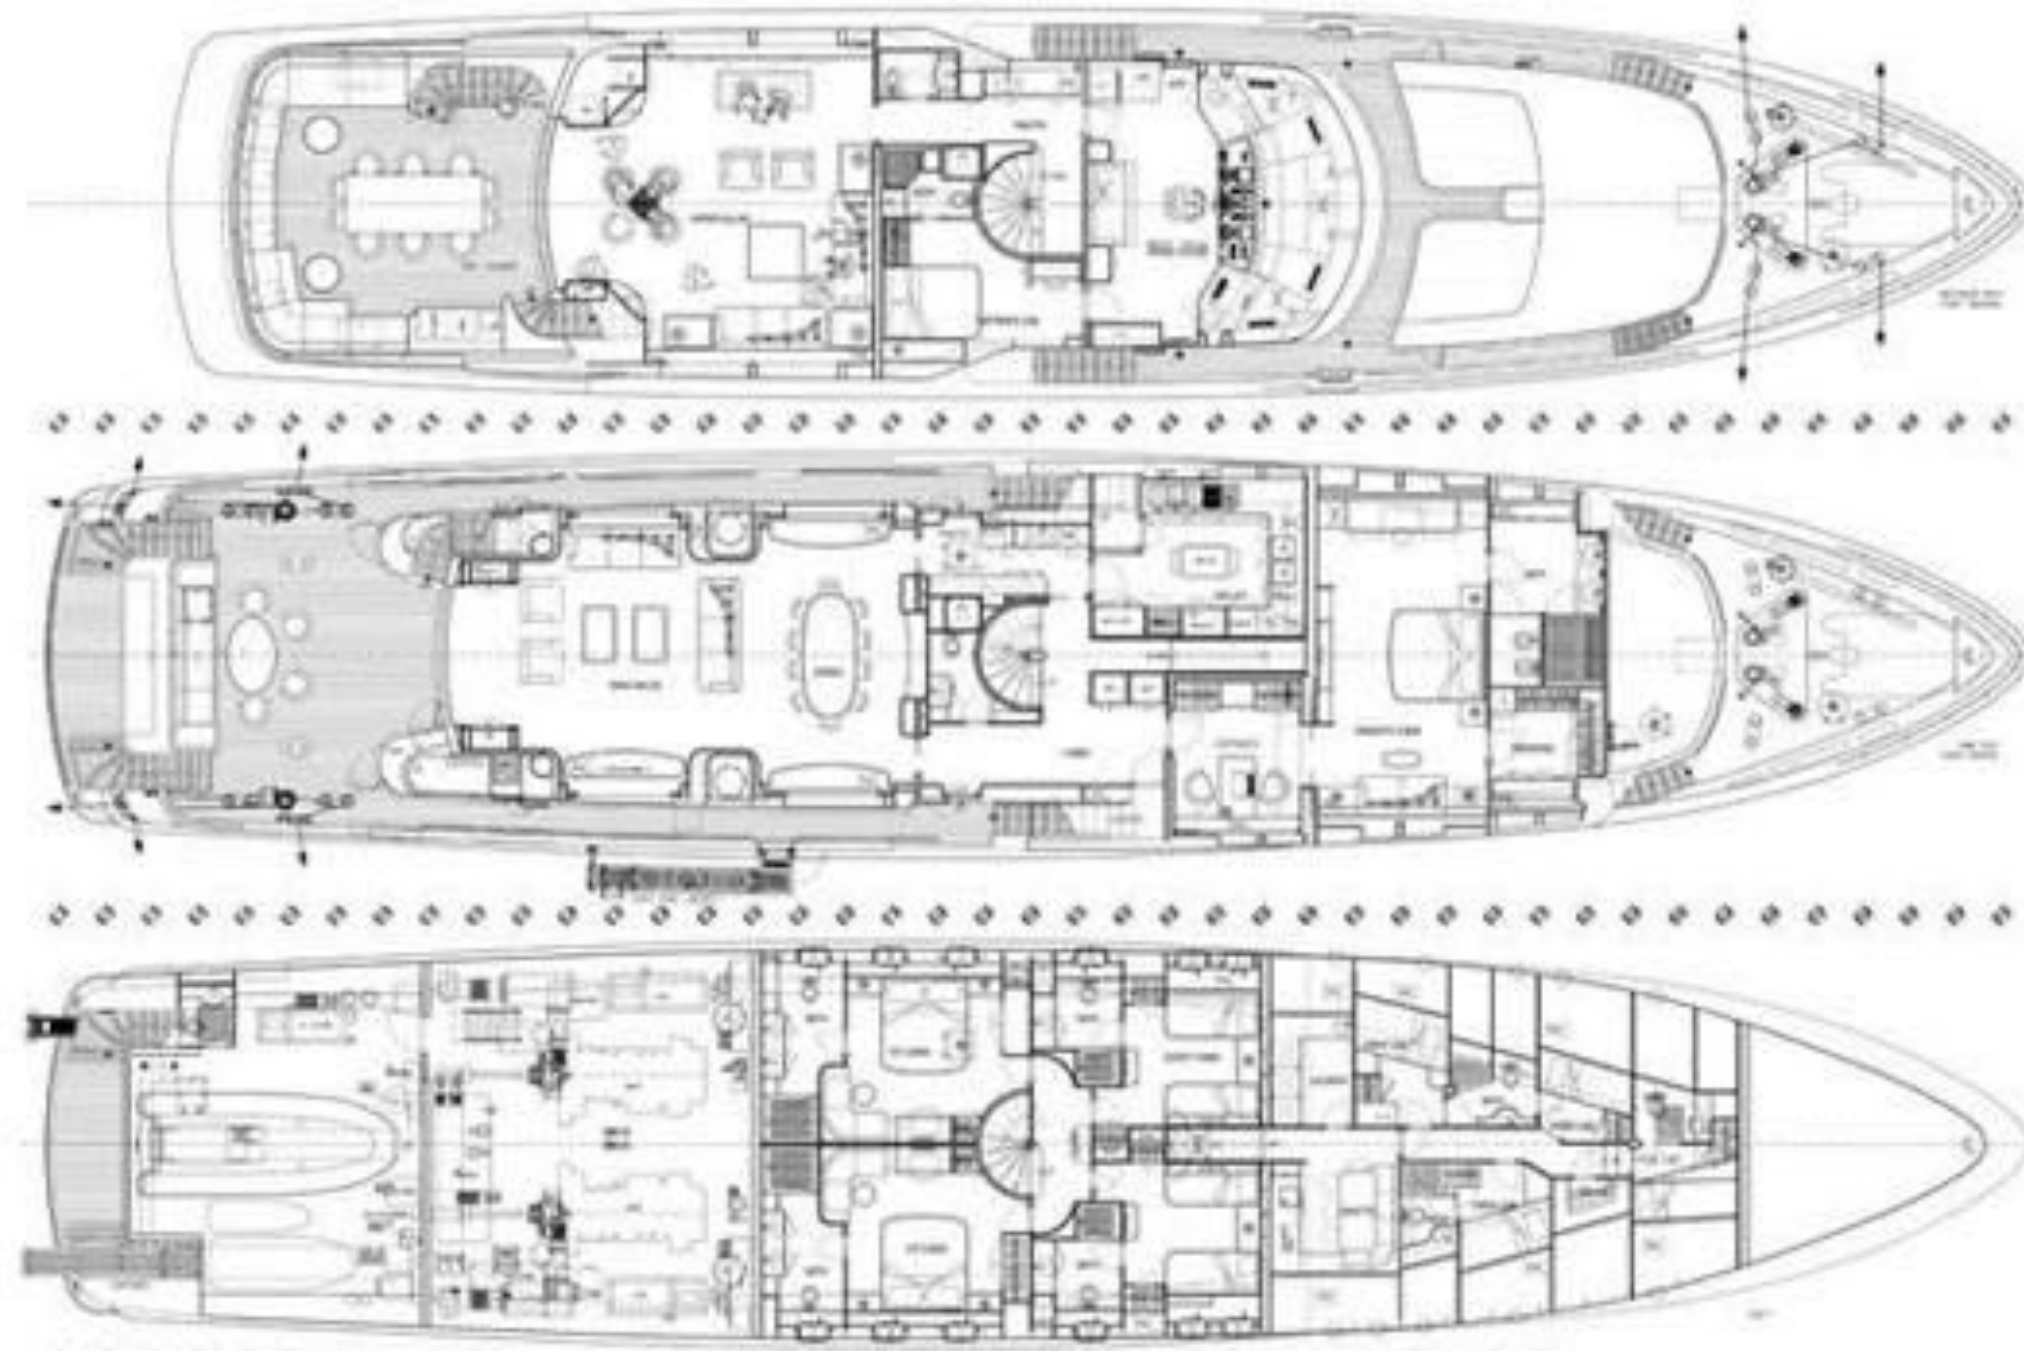

## BAGLIETTO 42 | 2008

L.O.A.: 42.75 M (140'30") | Builder: BAGLIETTO | Built: 2008

YACHTILITY

BAGLIETTO 42 - 2008 | SALONS

BAGLIETTO 42 - 2008 | DINNING AREAS

BAGLIETTO 42 - 2008 | SUITES & CABINS

# BAGLIETTO 42 - 2008 | EXTERIOR

BAGLIETTO 42 - 2008 | EXTERIOR

**SOFIA III**

BAGLIETTO 42 - 2008

ASKING PRICE:

**12.500.000 EUR**

BUILDER:

**BAGLIETTO**

MODEL:

**BAGLIETTO 42**

BUILT/REFIT:

**2008/2024**

ENGINES:

**2XCAT (1.950 HP)**

L.O.A. (M/FT):

**42.75/140'30"**

BEAM (M/FT):

**8.90/29'19"**

DRAFT (M/FT):

**2.90/9'51"**

FUEL:

**DIESEL**

HULL MATERIAL:

**STEEL**