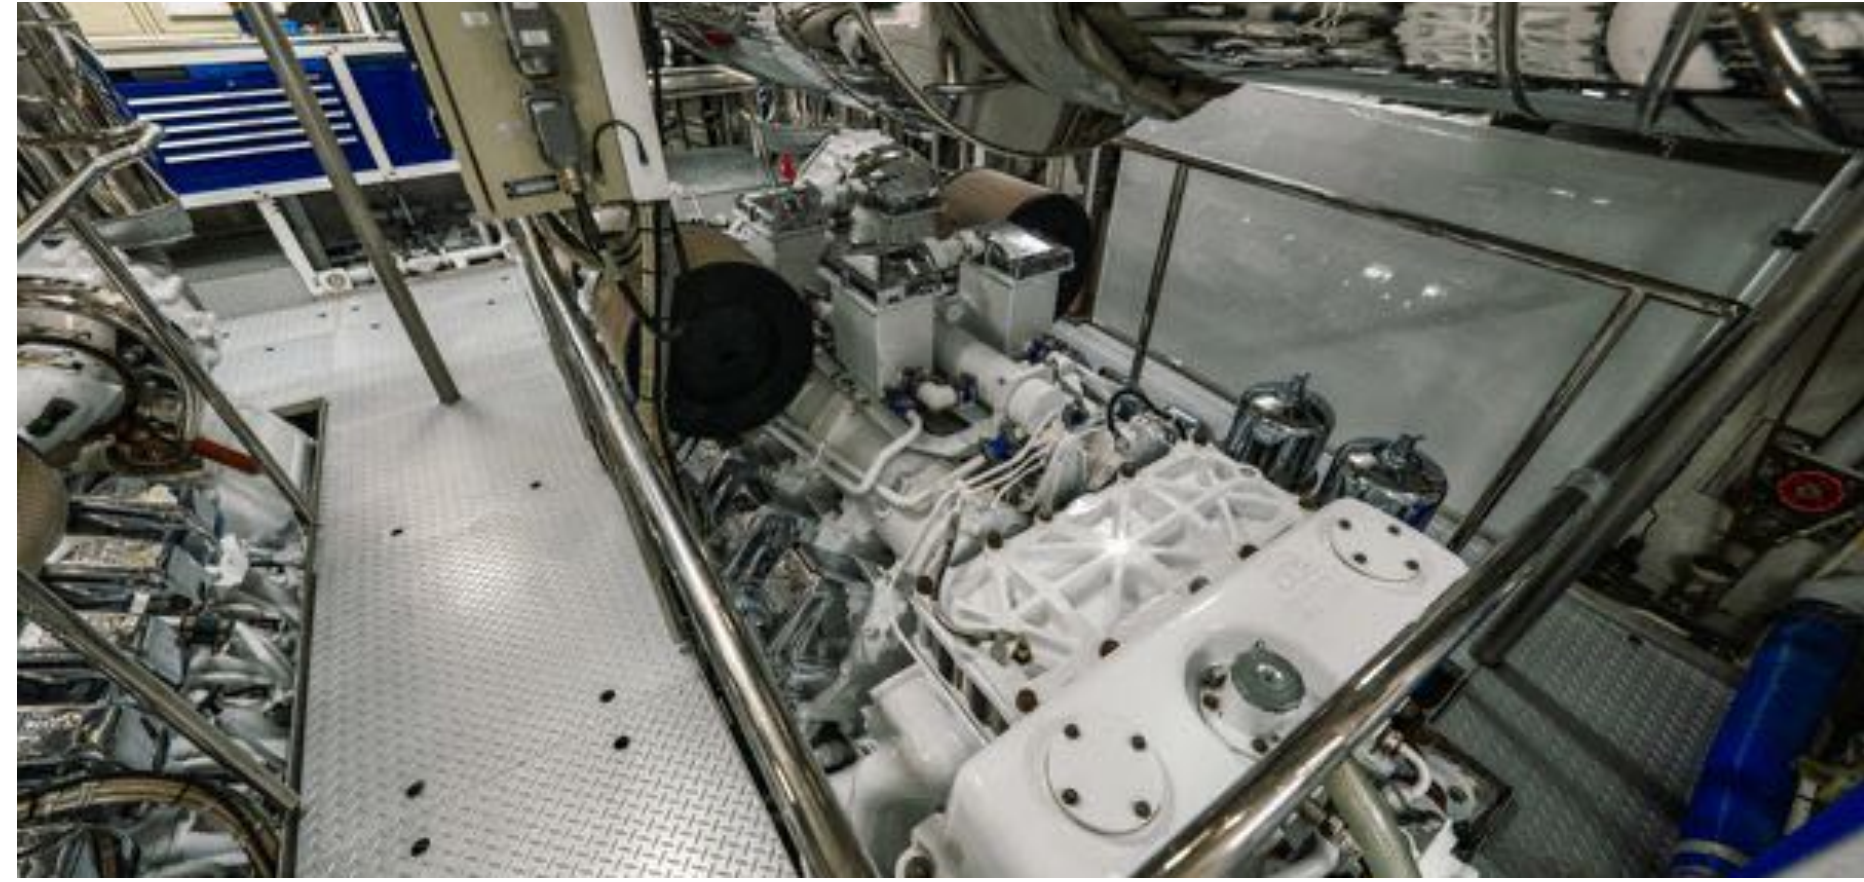

BAGLIETTO 38M - 2003 | ENGINES