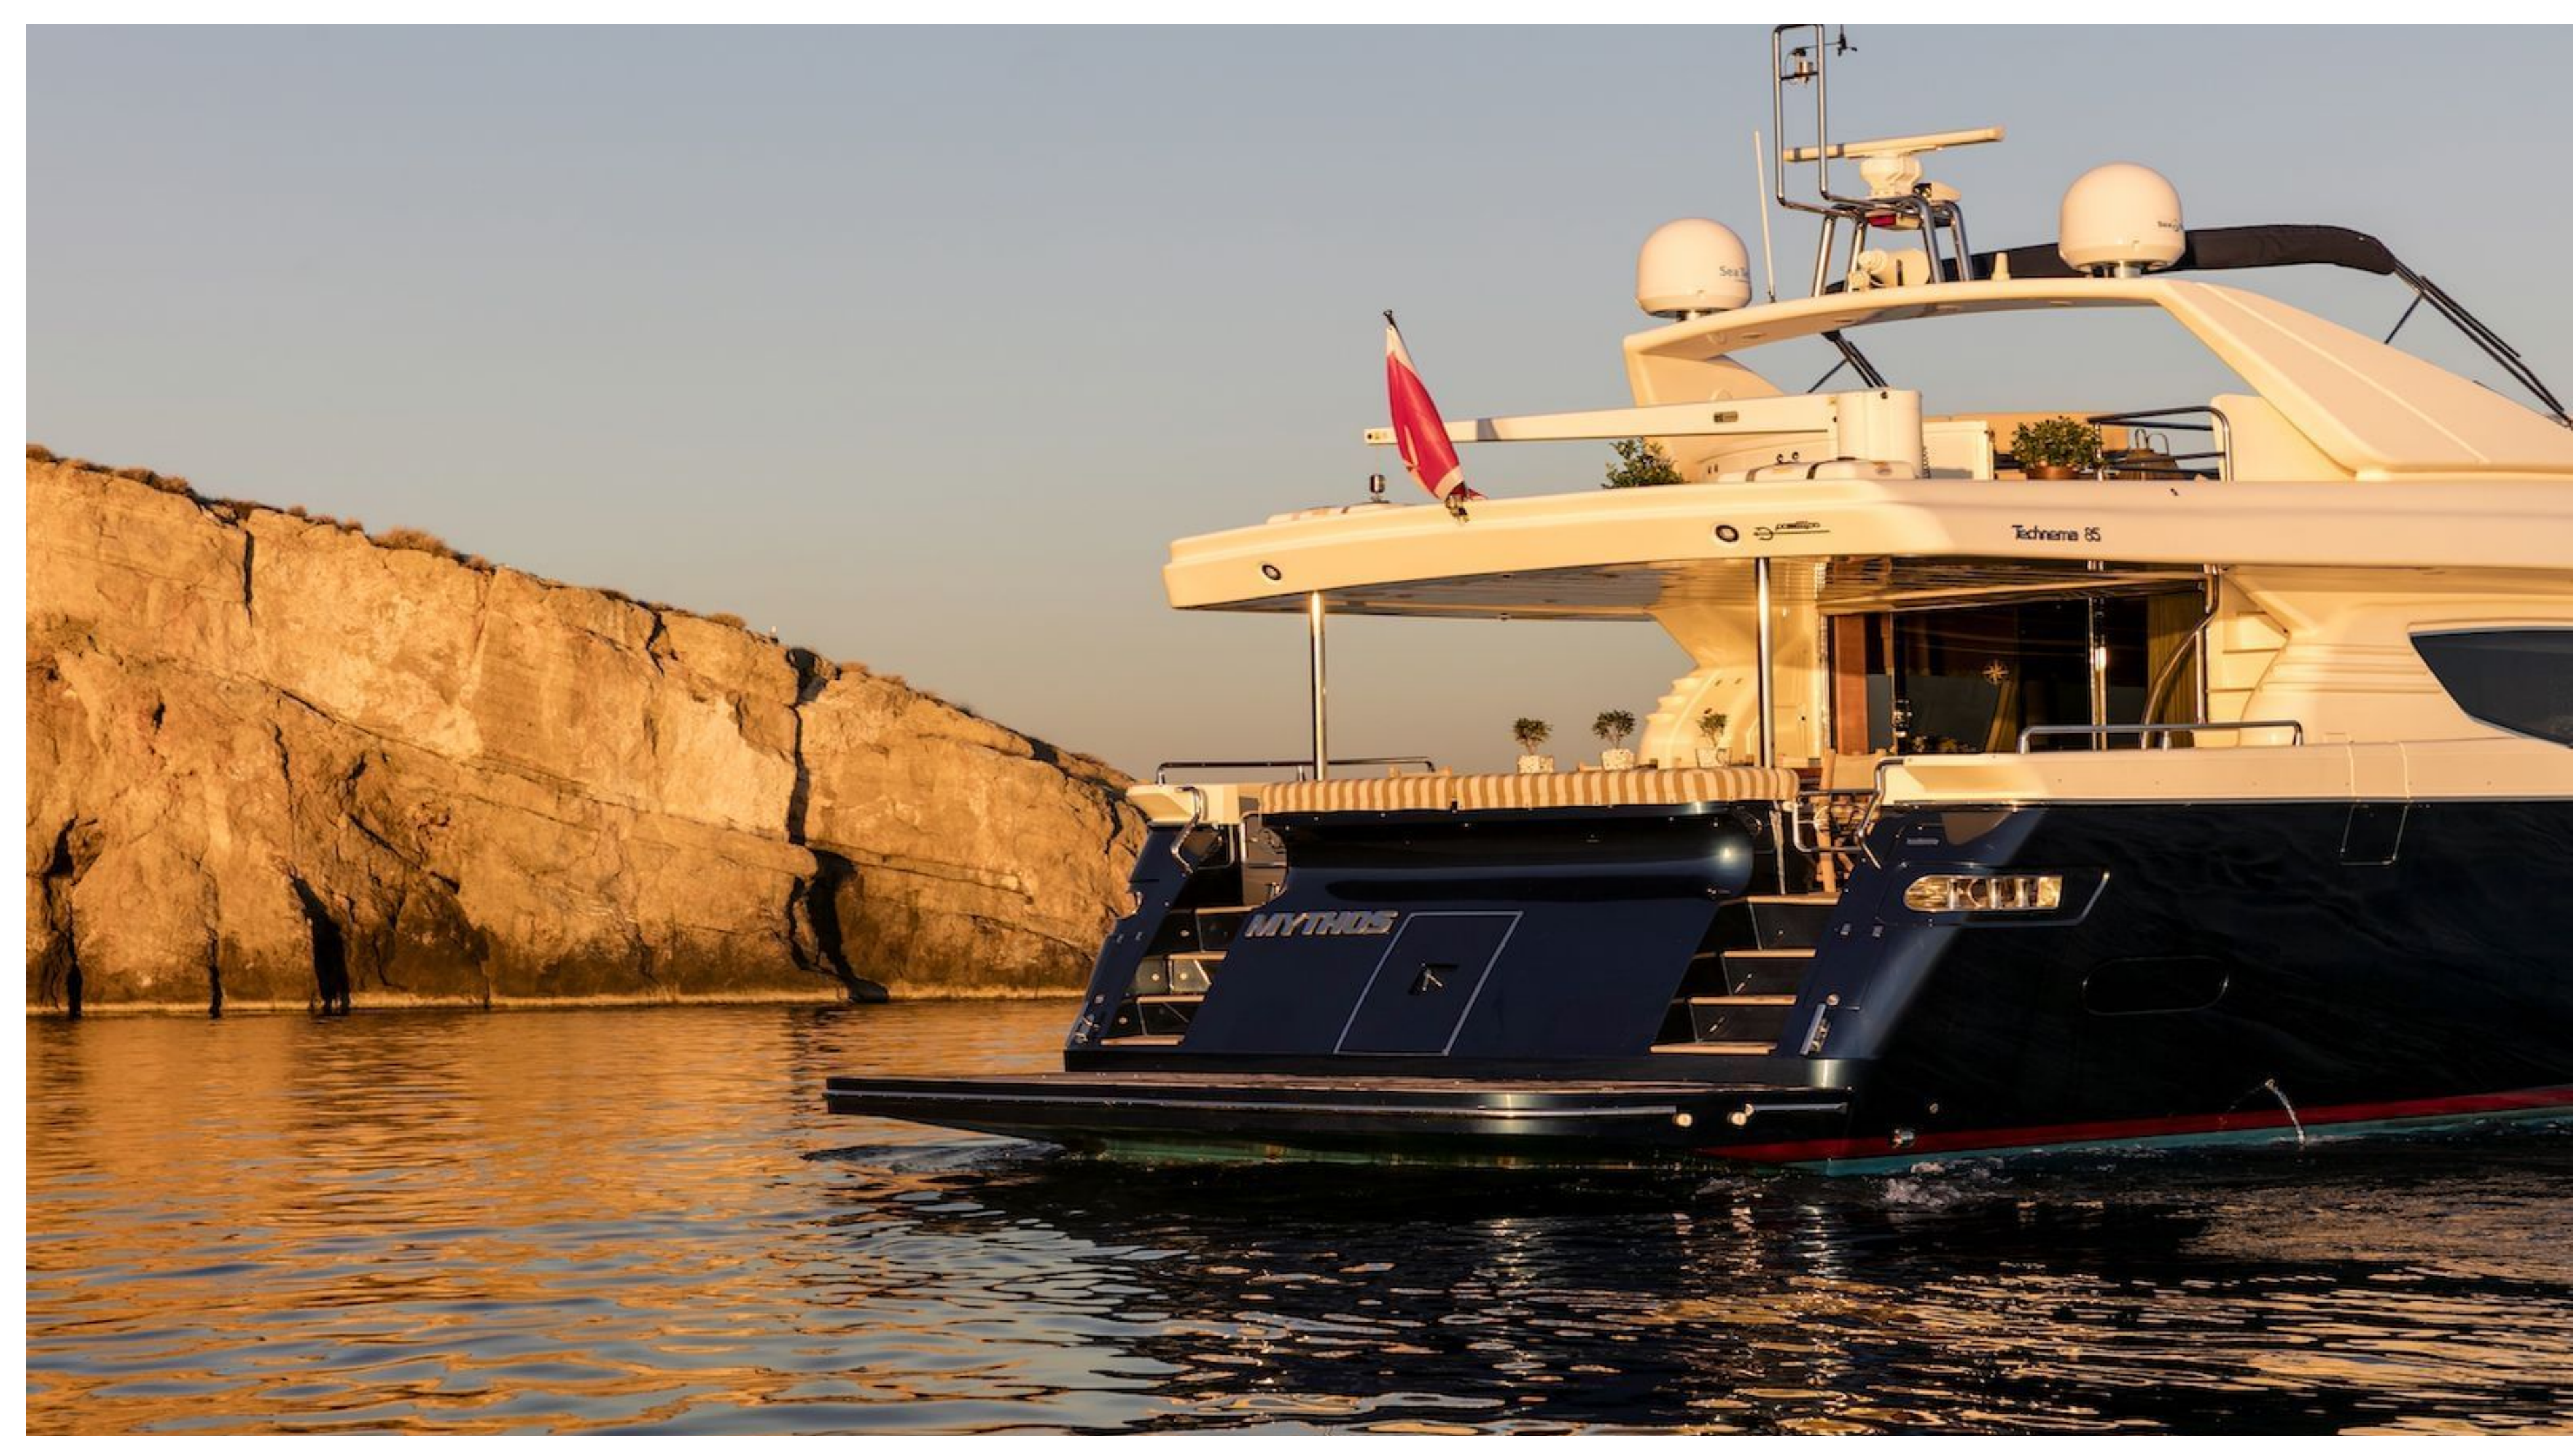

POSILLIPO TECHNEMA 85' | 2009

L.O.A.: 27.12 M (88'97") | Builder: POSILLIPO | Built: 2009

YACHTILITY

POSILLIPO TECHNEMA 85' - 2009 | SALONS

POSILLIPO TECHNEMA 85' - 2009 | DINNING AREAS

POSILLIPO TECHNEMA 85' - 2009 | DINNING AREAS

POSILLIPO TECHNEMA 85' - 2009 | LAYOUT

YACHTILITY

MYTHOS

POSILLIPO TECHNEMA 85' - 2009

ASKING PRICE:

1.440.000 EUR | VAT PAID

BUILDER:

POSILLIPO

CRUISING SPEED:

27 KN

CABINS/GUESTS:

4/10

LOCATION:

GREECE

YACHTILITY